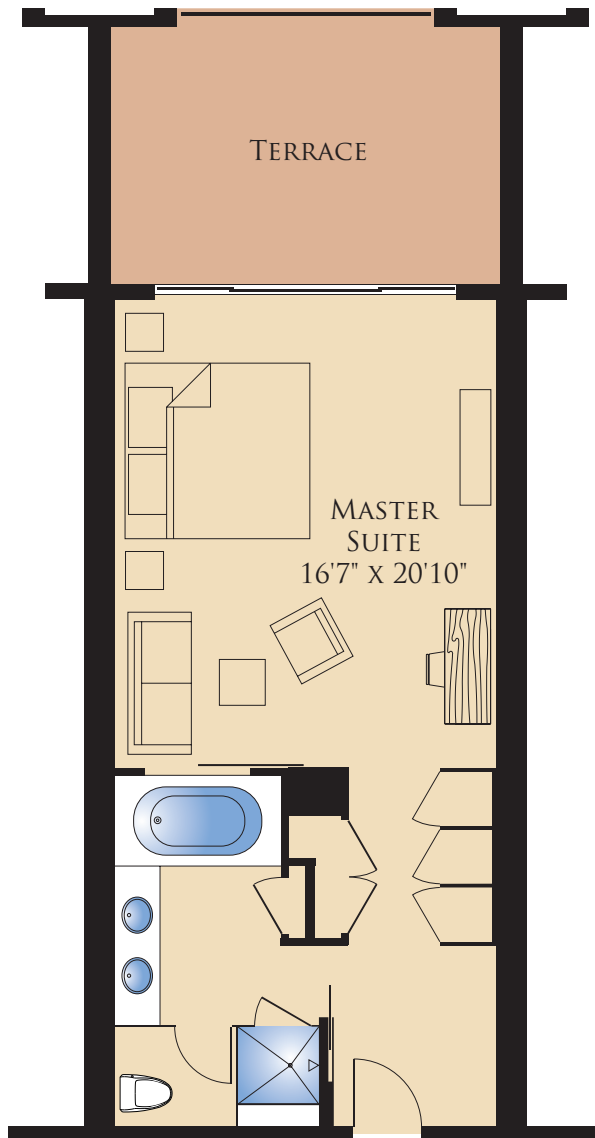

CARIBBEAN SEA

SENTRY PALM FLOOR FOOTPRINT

LEVEL	2 & 3
BEDROOMS	1
BATHS	1
LIVING AREA	645 SQ. FT.
TERRACE AREA	161 SQ. FT.
TOTAL AREA	806 SQ. FT.

GUESTROOM