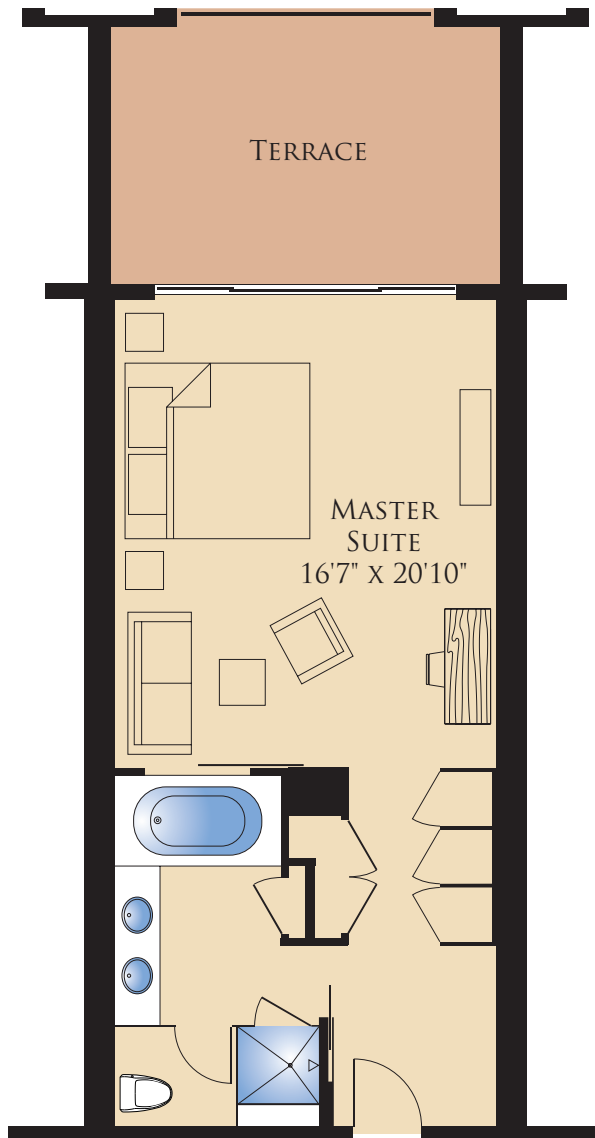

CARIBBEAN SEA

SENTRY PALM FLOOR FOOTPRINT

LEVEL	4-12
BEDROOMS	1
BATHS	1
LIVING AREA	645 SQ. FT.
TERRACE AREA	161 SQ. FT.
TOTAL AREA	806 SQ. FT.

DELUXE GUESTROOM